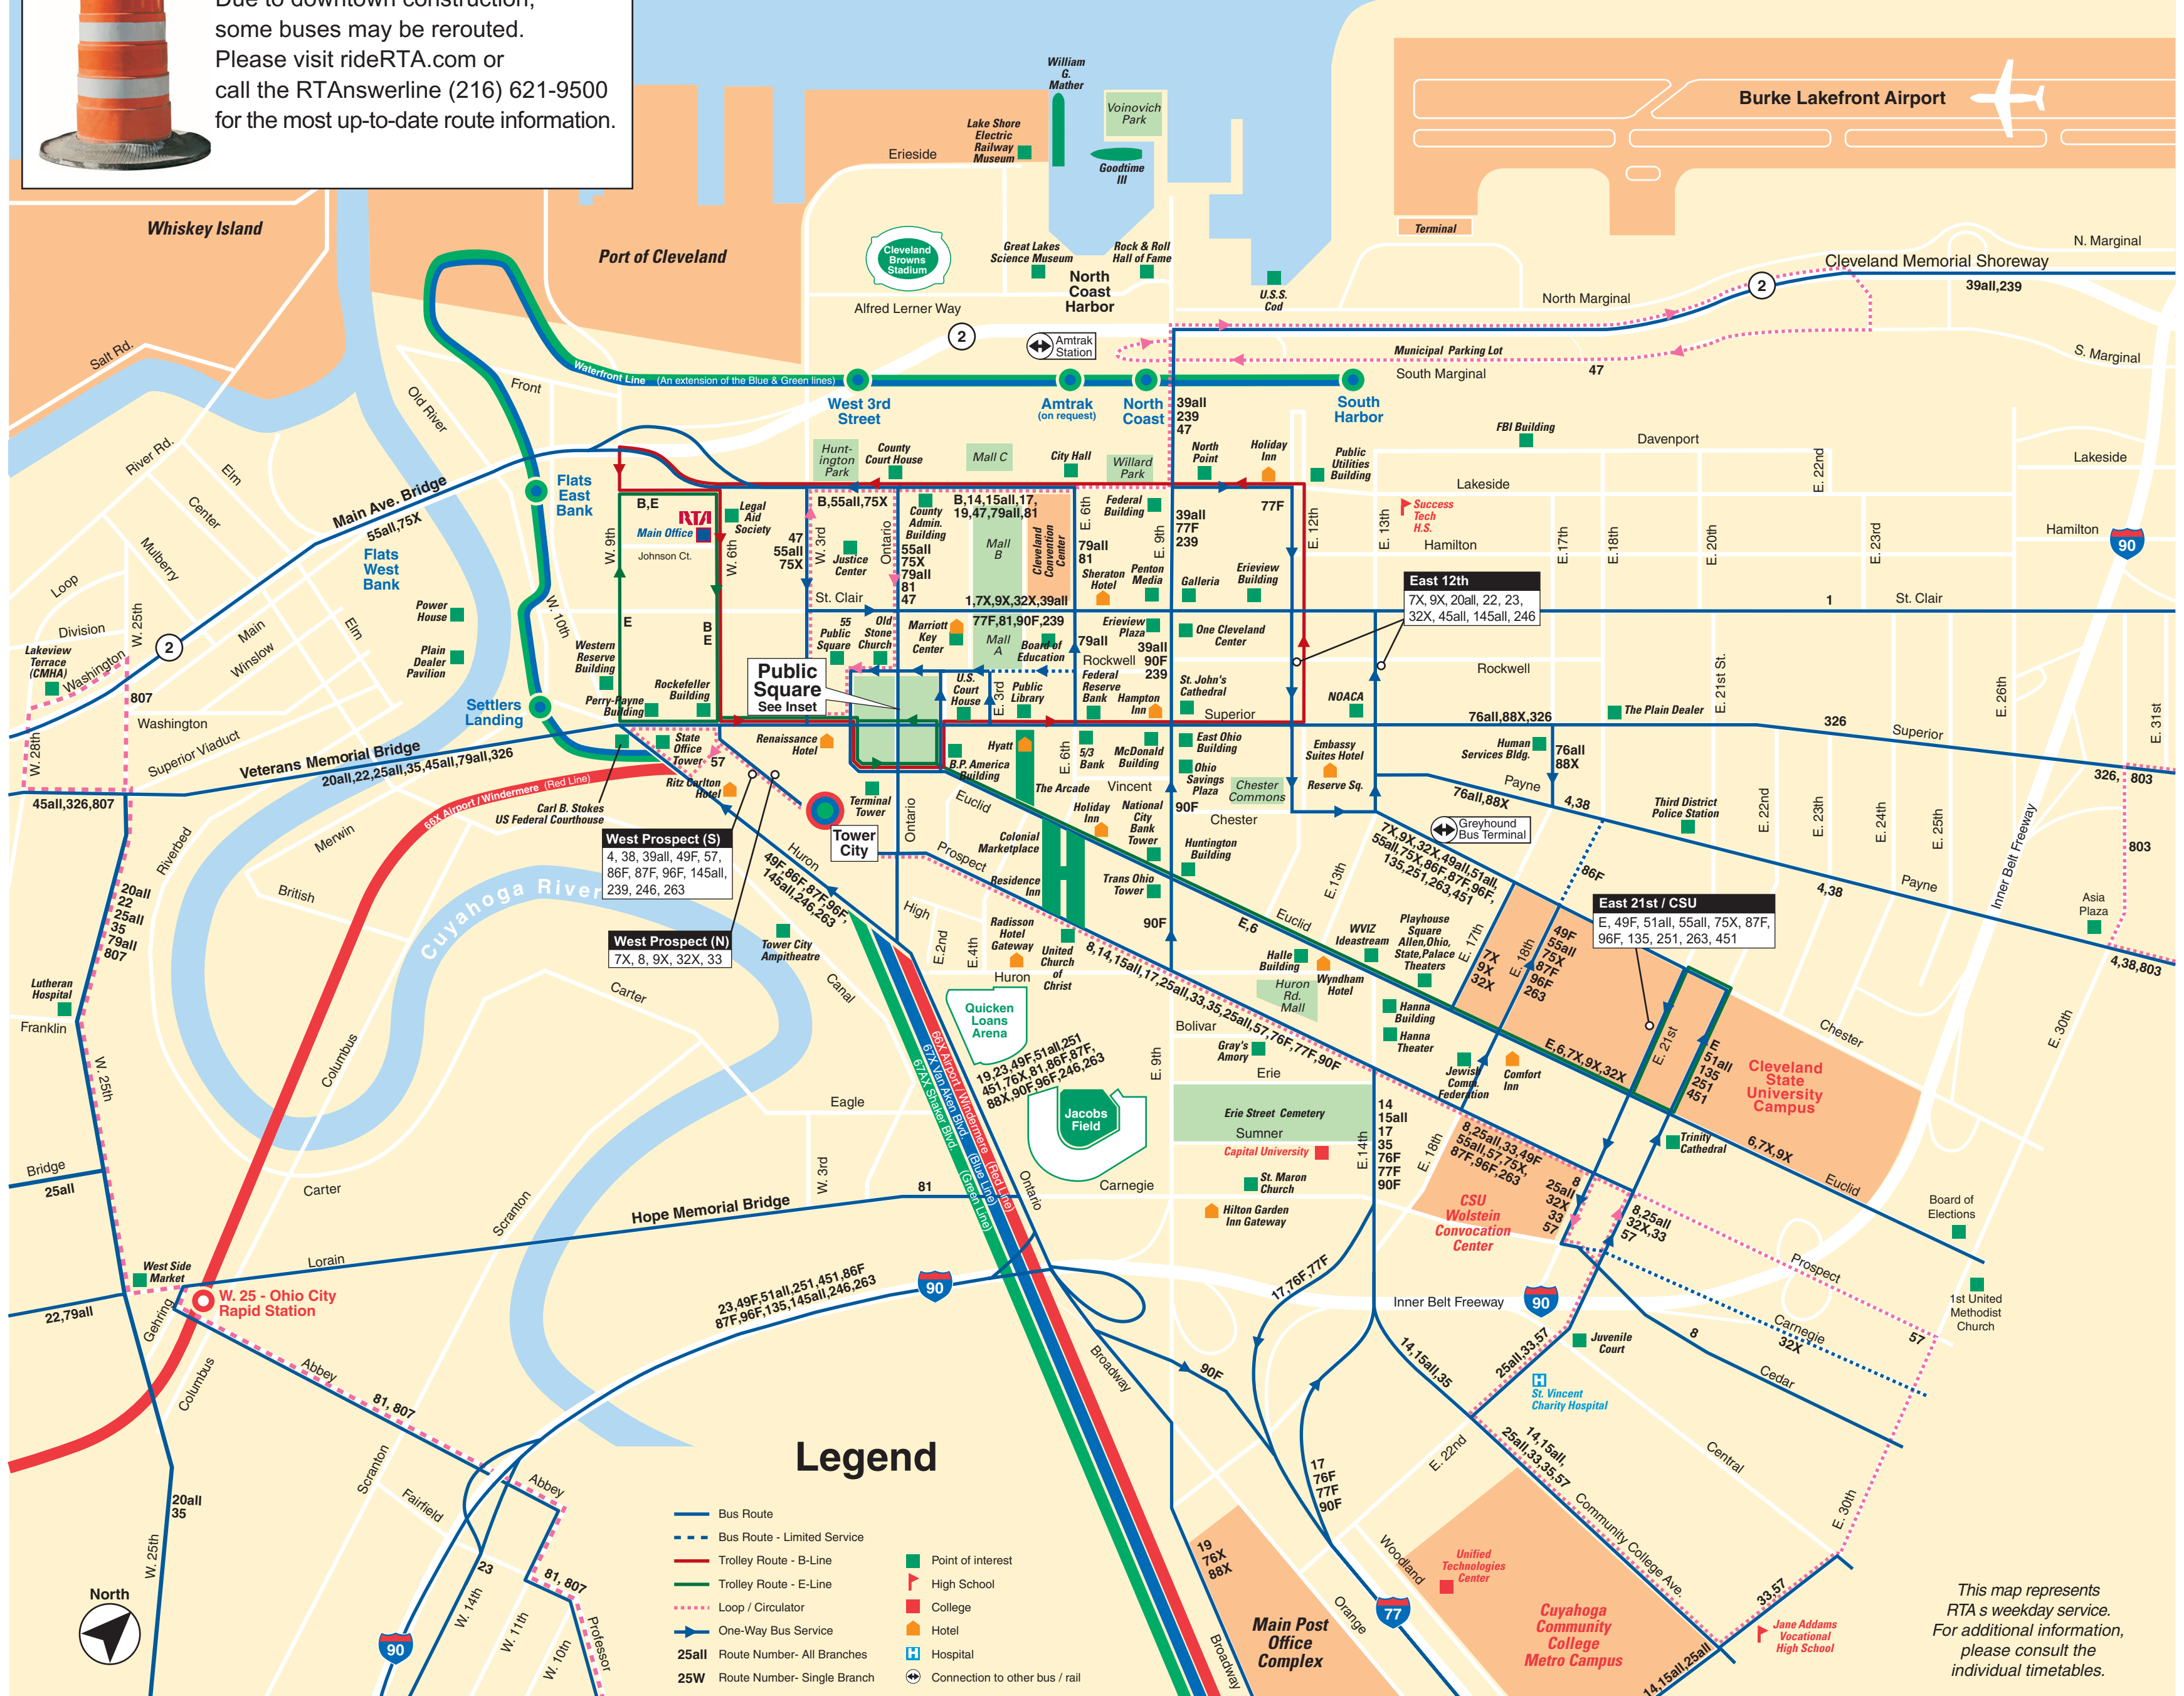

Downtown Cleveland

Please Note:

Due to downtown construction, some buses may be rerouted. Please visit rideRTA.com or call the RTA Answerline (216) 621-9500 for the most up-to-date route information.

Lake Erie

Legend

- Bus Route
- Bus Route - Limited Service
- Trolley Route - B-Line
- Trolley Route - E-Line
- - - Loop / Circulator
- One-Way Bus Service
- 25all Route Number- All Branches
- 25W Route Number- Single Branch
- Point of interest
- High School
- College
- Hotel
- H Hospital
- + Connection to other bus / rail

This map represents RTA's weekday service. For additional information, please consult the individual timetables.